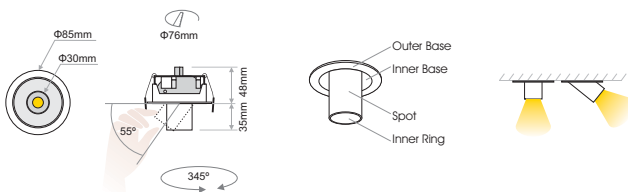

- Reform 30 is a complete series of miniaturized downlights available recessed, trimless or surface.
- It is available in round form.
- Power consumption: 3watt and 6watt.
- Beam angle varies from 12 to 50 degrees.
- Accessories available: honeycomb.
- Luminaire material: aluminium construction/ PC parts.
- It is offered in white and/or black colour as standard but RAL colours also are available on request.
- 3 SDCM
- L90/B10 50000h
- Low UGR ensuring visual comfort (UGR<14 /black inner ring).

Model	LED Power	CCT*	CRI80, CRI90 LED Source	Beam Angle	Type	Luminaire Colour	Dimming Option	Accessories
			80 (80) 90 (90)					
REFORM 30 Recessed <i>(REFORM 30 RC)</i>	3W (3)	2700K (27C)	310lm 250lm	12° (12)	Adjustable (AD)	(XXXX) Outer Base White (W) Black (B) Inner Base White (W) Black (B) Spot White (W) Black (B) Inner Ring White (W) Black (B)	Without Driver (00)	(XX) Standard (0) Honeycomb (1) Softening lens (2) Extras No Extras (0) Emergency (1)
		3000K (30C)	310lm 265lm				Non Dimmable (ND)	
		4000K (40C)	330lm 290lm				Analogue (1-10V) (A1)	
		5000K (50C)	360lm 310lm				DMX (DX)	
							DALI (DL)	
							Push Button (PB)	
	5.8W (6)	2700K (27C)	615lm 500lm	28° (28) 36° (36) 50° (50)			Phase Cut (PC)	
		3000K (30C)	615lm 530lm				Wireless ** (WL)	
		4000K (40C)	665lm 575lm					
		5000K (50C)	715lm 615lm					
3W (3)	2700K (27C)	396lm 320lm	28° (28) 36° (36) 50° (50)					
	3000K (30C)	396lm 342lm						
	4000K (40C)	428lm 369lm						
	5000K (50C)	428lm 396lm						
6.3W (6)	2700K (27C)	669lm 540lm	28° (28) 36° (36) 50° (50)					
	3000K (30C)	669lm 577lm						
	4000K (40C)	722lm 623lm						
	5000K (50C)	722lm 669lm						

Inner ring colour:
BLACK

Inner ring colour:
WHITE