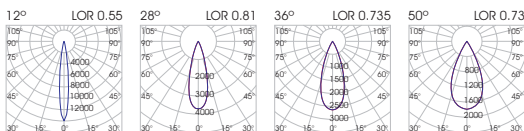

Model	LED Power	CCT*	CRI80, CRI90 LED Source	Beam Angle	Type	Luminaire Colour	Dimming Option	Accessories
			80 (80) 90 (90)					
REFORM 30 Recessed <i>(REFORM 30 RC)</i>	3W (3)	2700K (27C)	310lm 250lm	12° (12)	Adjustable (AD)	(XXXX) Outer Base White (W) Black (B) Inner Base White (W) Black (B) Spot White (W) Black (B) Inner Ring White (W) Black (B)	Without Driver (00)	(XX) Standard (0) Honeycomb (1) Softening lens (2) Extras No Extras (0) Emergency (1)
		3000K (30C)	310lm 265lm				Non Dimmable (ND)	
		4000K (40C)	330lm 290lm				Analogue (1-10V) (A1)	
		5000K (50C)	360lm 310lm				DMX (DX)	
							DALI (DL)	
							Push Button (PB)	
	5.8W (6)	2700K (27C)	615lm 500lm	28° (28) 36° (36) 50° (50)			Phase Cut (PC)	
		3000K (30C)	615lm 530lm				Wireless ** (WL)	
		4000K (40C)	665lm 575lm					
		5000K (50C)	715lm 615lm					
3W (3)	2700K (27C)	396lm 320lm	28° (28) 36° (36) 50° (50)					
	3000K (30C)	396lm 342lm						
	4000K (40C)	428lm 369lm						
	5000K (50C)	428lm 396lm						
6.3W (6)	2700K (27C)	669lm 540lm	28° (28) 36° (36) 50° (50)					
	3000K (30C)	669lm 577lm						
	4000K (40C)	722lm 623lm						
	5000K (50C)	722lm 669lm						

* Models with CCTs of 3500K & 6500K are available upon request.
** The wireless dimming option includes driver and Bluetooth dimming accessory.

Ordering Code Example: REFORM 30 RC-3-40C-80-36-AD-WBWB-00-00

Inner ring colour:
BLACK